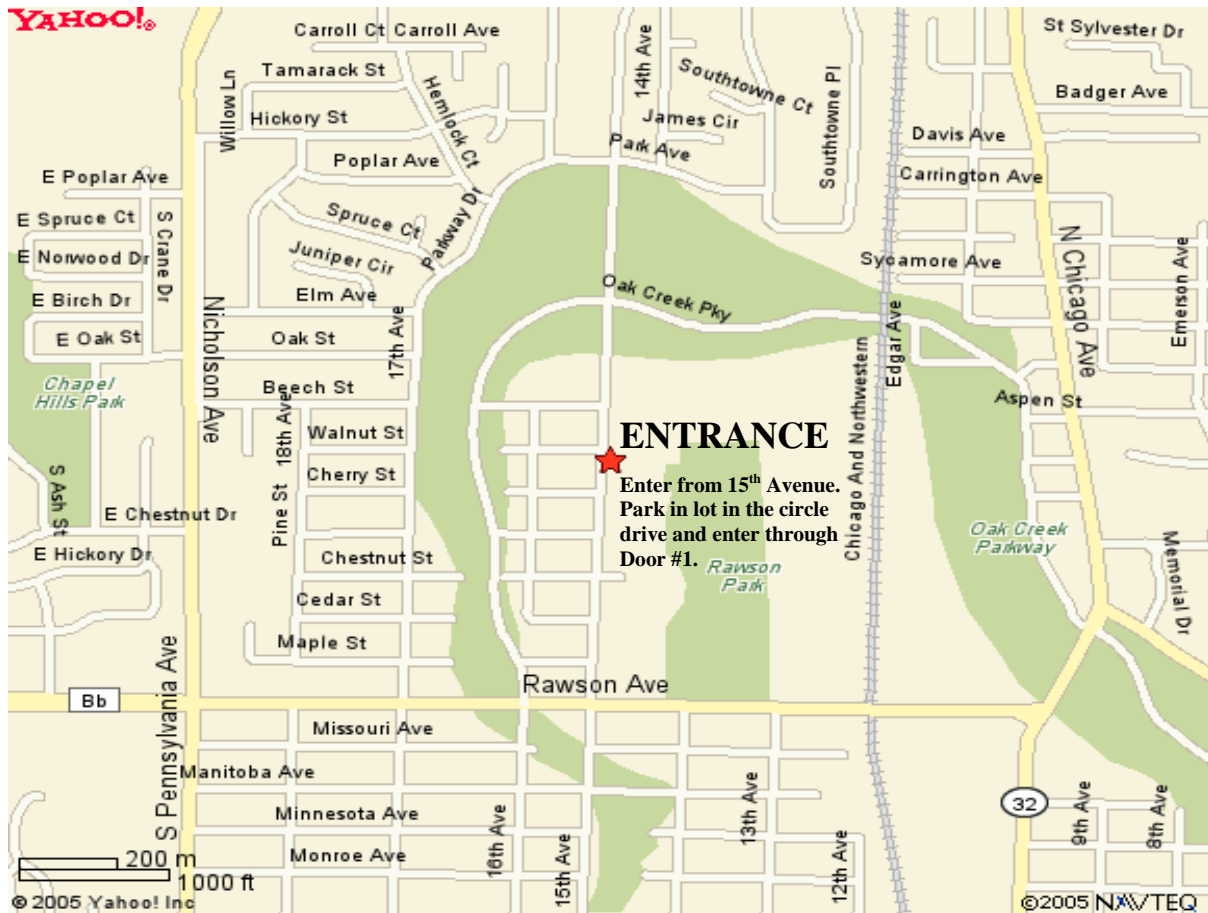

# South Milwaukee Middle School

1001 15<sup>th</sup> Avenue  
South Milwaukee, WI 53172

From South: traveling North on I-94 West, exit #320 CR-BB (Rawson Avenue) - turn Right onto Rawson, travel 3.1 miles - turn Left onto 15<sup>th</sup> Avenue (in South Milwaukee) - travel .5 miles - High School will be on your Right - turn Right onto the Oak Creek Parkway (see entrance/parking instruction above).

From North: traveling South on I-43, exit #72A onto I-794-East toward Lakefront, go 3.5 miles - I-794 becomes Lake Parkway [WI 794], go 3.1 miles - turn Left to follow WI-794 South, go 2.1 miles - turn Left onto College Avenue, go .5 miles - turn R onto 15<sup>th</sup> Avenue (South Milwaukee), go .5 miles - High School will be on your Left - turn Left onto the Oak Creek Parkway (see entrance/parking instruction above).

From West: traveling I-94 East toward Chicago, exit #319 CR-ZZ toward Mitchell Field (Milwaukee airport) - turn Left onto W. College Avenue, go 1.6 miles - continue on E. College Avenue 1.8 miles - turn R onto 15<sup>th</sup> Avenue (South Milwaukee), go .5 miles - High School will be on your Left - turn Left onto the Oak Creek Parkway (see entrance/parking instruction above).