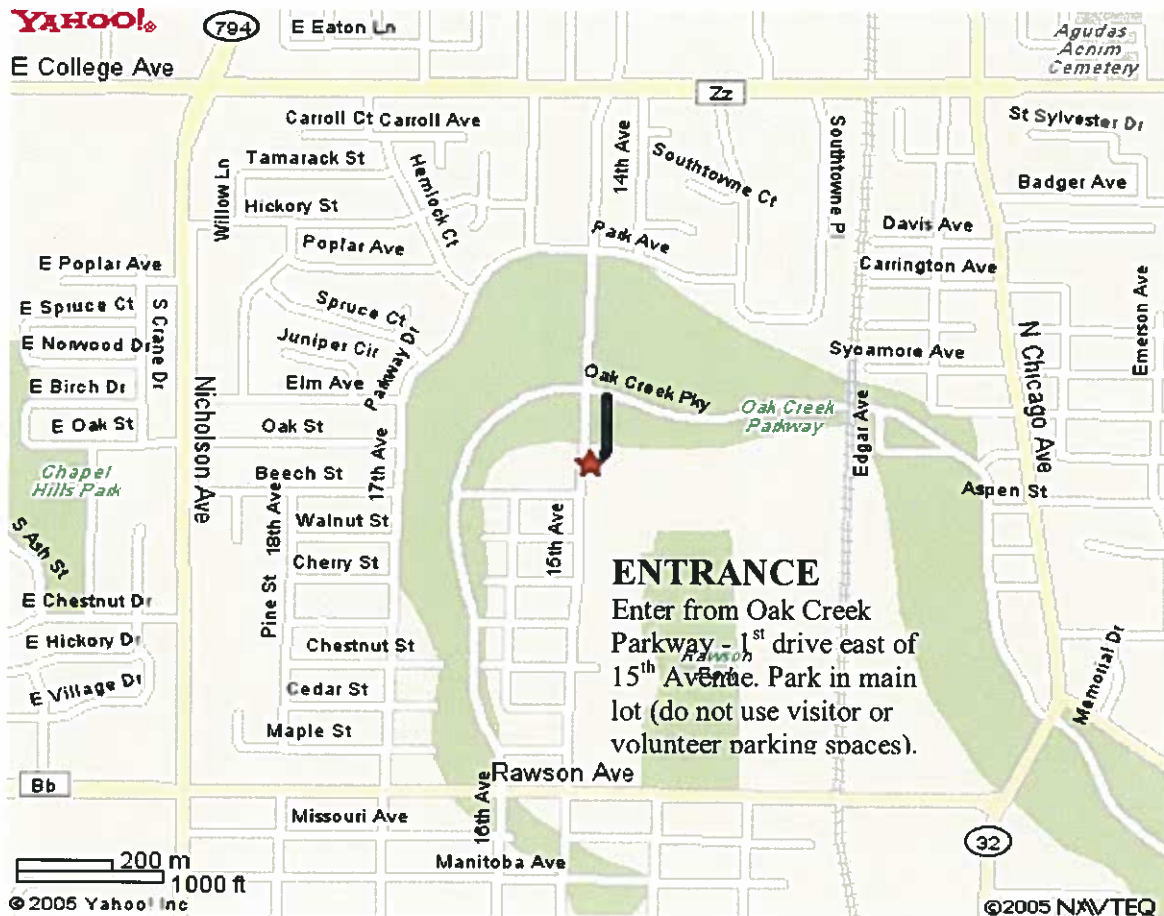

SCHOOL MAPS

South Milwaukee High School

801 15th Avenue

South Milwaukee, WI 53172

From South: traveling North on I-94 West, exit #320 CR-BB (Rawson Avenue) - turn Right onto Rawson, travel 3.1 miles - turn Left onto 15th Avenue (in South Milwaukee) - travel .5 miles - High School will be on your Right - turn Right onto the Oak Creek Parkway (see entrance/parking instruction above).

From North: traveling South on I-43, exit #72A onto I-794-East toward Lakefront, go 3.5 miles - I-794 becomes Lake Parkway [WI 794], go 3.1 miles - turn Left to follow WI-794 South, go 2.1 miles - turn Left onto College Avenue, go .5 miles - turn R onto 15th Avenue (South Milwaukee), go .5 miles - High School will be on your Left - turn Left onto the Oak Creek Parkway (see entrance/parking instruction above).

South Milwaukee Middle School

1001 15th Avenue

South Milwaukee, WI 53172

(All substitutes must enter via the HIGH SCHOOL entrance for Middle School Assignments)

From South: traveling North on I-94 West, exit #320 CR-BB (Rawson Avenue) - turn Right onto Rawson, travel 3.1 miles - turn Left onto 15th Avenue (in South Milwaukee) - travel .5 miles - High School will be on your Right - turn Right onto the Oak Creek Parkway (see entrance/parking instruction above).

From West: traveling I-94 East toward Chicago, exit #320 CR-BB (Rawson Avenue) - turn Left onto Rawson Avenue, go 4 miles - turn Right onto 10th Avenue, go .6 mile - 10th Avenue becomes Marshall Avenue, go .3 mile - turn Right onto 7th Avenue, go .1 mile, turn Right onto Marion Avenue, go .1 mile - school will be on your left (see entrance/parking instruction above).