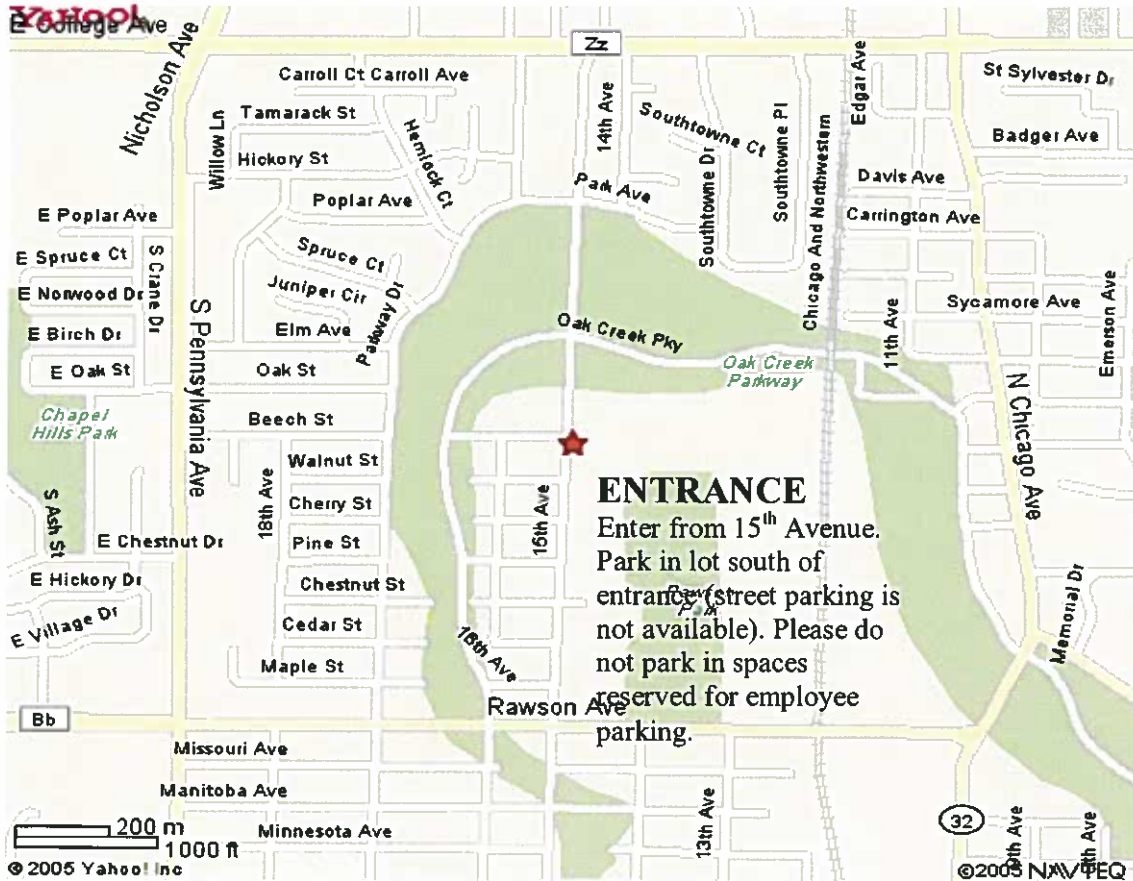

South Milwaukee School District Office

901 15th Avenue

South Milwaukee, WI 53172

- **From South:** traveling North on I-94 West, exit #320 CR-BB (Rawson Avenue) - turn Right onto Rawson, travel 3.1 miles - turn Left onto 15th Avenue (in South Milwaukee) - travel .5 miles - entrance will be on your right just past the Middle School entrance (see entrance/parking instruction above).
- **From North:** traveling South on I-43, exit #72A onto I-794-East toward Lakefront, go 3.5 miles - I-794 becomes Lake Parkway [WI 794], go 3.1 miles - turn Left to follow WI-794 South, go 2.1 miles - turn Left onto College Avenue, go .5 miles - turn R onto 15th Avenue (South Milwaukee), go .5 miles - entrance will be on your left at top of the hill (see entrance/parking instruction above).
- **From West:** traveling I-94 East toward Chicago, exit #319 CR-ZZ toward Mitchell Field (Milwaukee airport) - turn Left onto W. College Avenue, go 1.6 miles - continue on E. College Avenue 1.8 miles - turn R onto 15th Avenue (South Milwaukee), go .5 miles - entrance will be on your left at top of the hill (see entrance/parking instruction above).