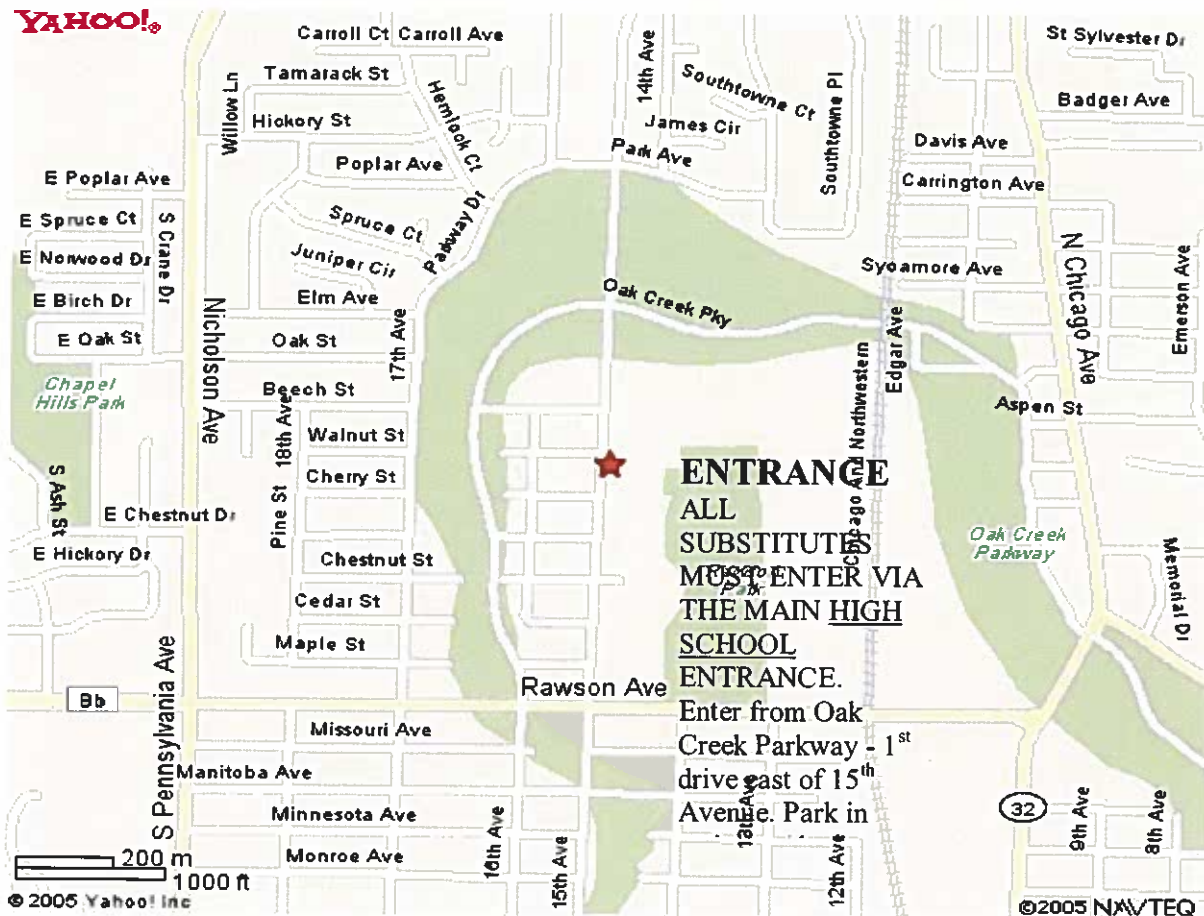

## SCHOOL MAPS

### South Milwaukee High School

801 15<sup>th</sup> Avenue

South Milwaukee, WI 53172

**From South:** traveling North on I-94 West, exit #320 CR-BB (Rawson Avenue) - turn Right onto Rawson, travel 3.1 miles - turn Left onto 15<sup>th</sup> Avenue (in South Milwaukee) - travel .5 miles - High School will be on your Right - turn Right onto the Oak Creek Parkway (see entrance/parking instruction above).

**From North:** traveling South on I-43, exit #72A onto I-794-East toward Lakefront, go 3.5 miles - I-794 becomes Lake Parkway [WI 794], go 3.1 miles - turn Left to follow WI-794 South, go 2.1 miles - turn Left onto College Avenue, go .5 miles - turn R onto 15<sup>th</sup> Avenue (South Milwaukee), go .5 miles - High School will be on your Left - turn Left onto the Oak Creek Parkway (see entrance/parking instruction above).

## South Milwaukee Middle School

1001 15<sup>th</sup> Avenue

South Milwaukee, WI 53172

(All substitutes must enter via the HIGH SCHOOL entrance for Middle School Assignments)

From South: traveling North on I-94 West, exit #320 CR-BB (Rawson Avenue) - turn Right onto Rawson, travel 3.1 miles - turn Left onto 15<sup>th</sup> Avenue (in South Milwaukee) - travel .5 miles - High School will be on your Right - turn Right onto the Oak Creek Parkway (see entrance/parking instruction above).