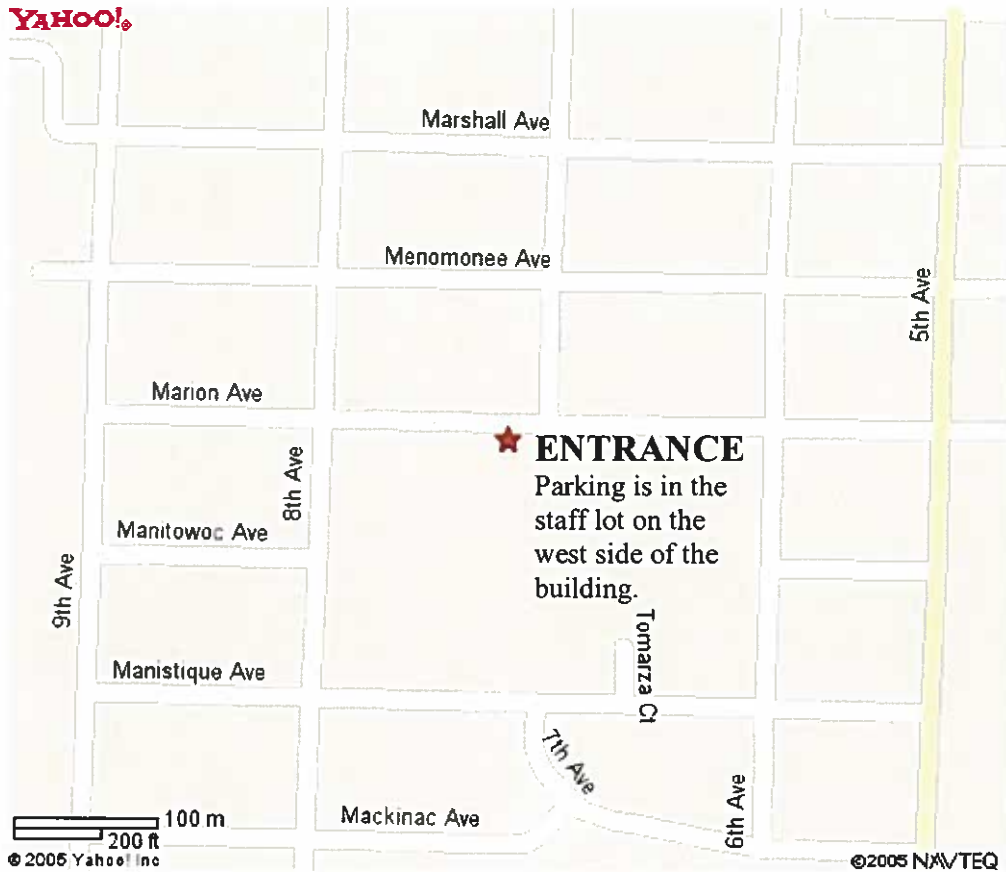

Lakeview Elementary

711 Marion Avenue

South Milwaukee, WI 53172

From South: travel North on WI-31 North - turn L onto WI-32, go 2.1 miles - continue to follow WI-32, 4 miles - turn Right onto Columbia Avenue, go .3 mile - turn Left onto 9th Avenue, go .4 mile - turn Right onto Marion Avenue, go .2 mile. The school will be on your right (see entrance/parking instruction above).

From North: traveling South on I-43, exit #72A onto I-794-East toward Lakefront, go 3.5 miles - I-794 becomes Lake Parkway [WI 794], go 3.1 miles - turn Left to follow WI-794 South, go 2.1 miles - WI-794 South becomes Nicholson Avenue, go 1.3 miles - turn Left onto Milwaukee Avenue, go 1.3 miles - turn Right onto 7th Avenue, go .4 mile turn Right onto Marion Avenue, go .1 mile. The school will be on your right (see entrance/parking instruction above).

From West: traveling I-94 East toward Chicago, exit #320 CR-BB (Rawson Avenue) - turn Left onto Rawson Avenue, go 4 miles - turn Right onto 10th Avenue, go .6 mile - 10th Avenue becomes Marshall Avenue, go .3 mile - turn Right onto 7th Avenue, go .1 mile, turn Right onto Marion Avenue, go .1 mile - school will be on your left (see entrance/parking instruction above).