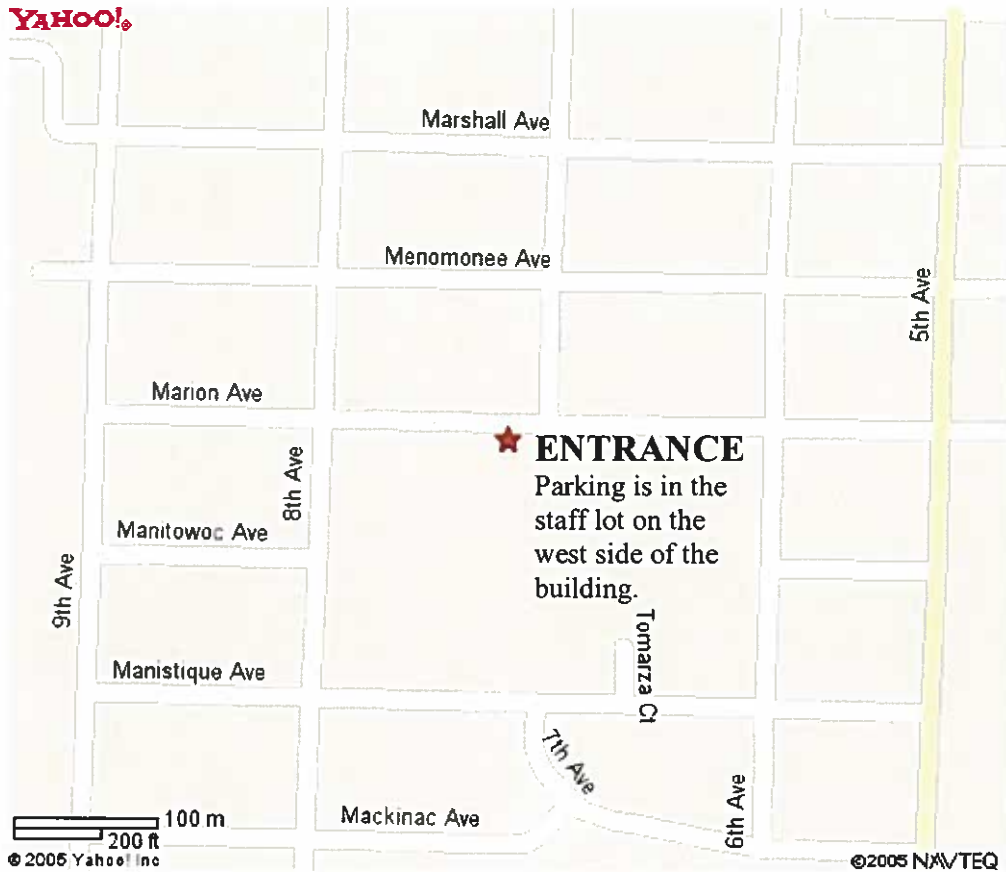

## Blakewood Elementary

3501 Blakewood Avenue  
South Milwaukee, WI 53172

- From South:** traveling North on I-94 West, exit #322 WI-100 (Ryan Road East), go 1.3 miles - turn Left onto S. Howell Avenue (WI-38), go 1.5 miles - turn Right onto E. Forest Hill Avenue, go 1.8 miles - turn L onto 17<sup>th</sup> Avenue, go .1 mile - turn R onto Edgewood Avenue, go .1 mile - turn Left onto Blakewood Avenue, go .2 mile - school will be on your right (see entrance/parking instruction above).
- From North:** traveling South on I-43, exit #72A onto I-794-East toward Lakefront, go 3.5 miles - I-794 becomes Lake Parkway [WI 794], go 3.1 miles - turn Left to follow WI-794 South, go 2.1 miles - WI-794 South becomes Nicholson Avenue, go 2.3 miles - turn Left onto Drexel Avenue - turn Right onto 15<sup>th</sup> Avenue - turn Right onto Blakewood Avenue, go .1 mile - school will be on your left (see entrance/parking instruction above).
- From West:** traveling I-94 East toward Chicago, exit #319 CR-ZZ toward Mitchell Field (Milwaukee airport) - turn Left onto W. College Avenue, go 1.6 miles - continue on E. College Avenue 1.8 miles - turn Right onto 15<sup>th</sup> Avenue, go 1.5 miles - turn Right onto Blakewood Avenue, go .1 mile - school will be on your left (see entrance/parking instruction above).

## Lakeview Elementary

711 Marion Avenue

South Milwaukee, WI 53172

From South: travel North on WI-31 North - turn L onto WI-32, go 2.1 miles - continue to follow WI-32, 4 miles - turn Right onto Columbia Avenue, go .3 mile - turn Left onto 9<sup>th</sup> Avenue, go .4 mile - turn Right onto Marion Avenue, go .2 mile. The school will be on your right (see entrance/parking instruction above).