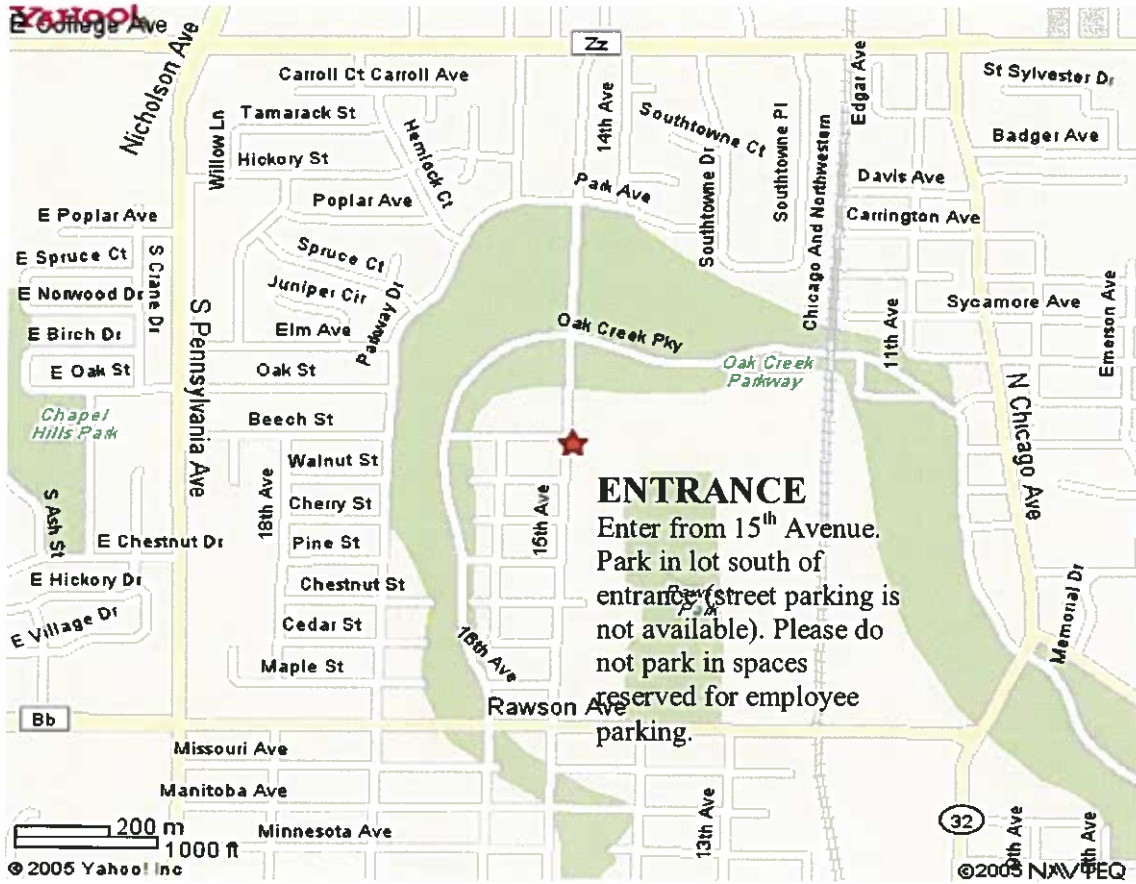

South Milwaukee School District Office

901 15th Avenue
South Milwaukee, WI 53172

ENTRANCE
Enter from 15th Avenue.
Park in lot south of entrance (street parking is not available). Please do not park in spaces reserved for employee parking.

- **From South:** traveling North on I-94 West, exit #320 CR-BB (Rawson Avenue) - turn Right onto Rawson, travel 3.1 miles - turn Left onto 15th Avenue (in South Milwaukee) - travel .5 miles - entrance will be on your right just past the Middle School entrance (see entrance/parking instruction above).
- **From North:** traveling South on I-43, exit #72A onto I-794-East toward Lakefront, go 3.5 miles - I-794 becomes Lake Parkway [WI 794], go 3.1 miles - turn Left to follow WI-794 South, go 2.1 miles - turn Left onto College Avenue, go .5 miles - turn R onto 15th Avenue (South Milwaukee), go .5 miles - entrance will be on your left at top of the hill (see entrance/parking instruction above).
- **From West:** traveling I-94 East toward Chicago, exit #319 CR-ZZ toward Mitchell Field (Milwaukee airport) - turn Left onto W. College Avenue, go 1.6 miles - continue on E. College Avenue 1.8 miles - turn R onto 15th Avenue (South Milwaukee), go .5 miles - entrance will be on your left at top of the hill (see entrance/parking instruction above).