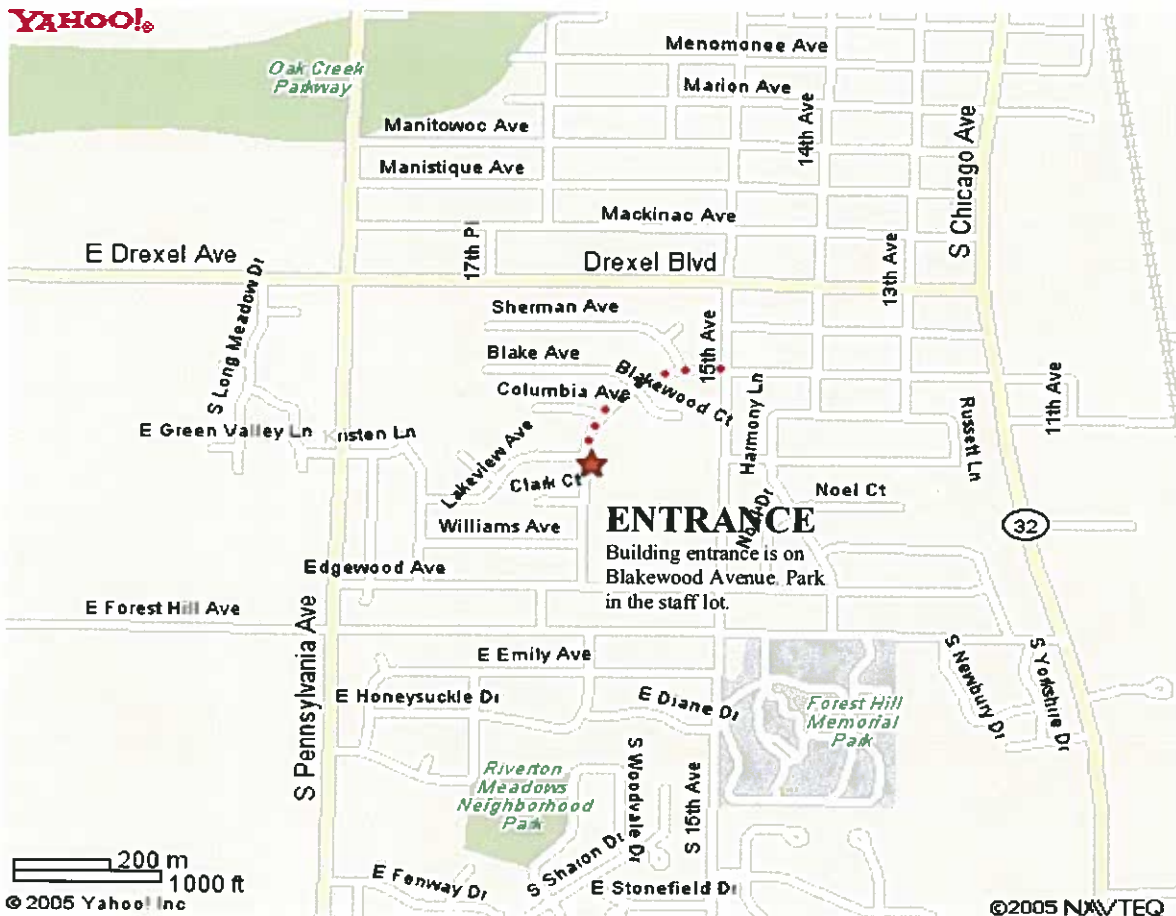

SCHOOL MAPS

South Milwaukee High School

801 15th Avenue

South Milwaukee, WI 53172

From South: traveling North on I-94 West, exit #320 CR-BB (Rawson Avenue) - turn Right onto Rawson, travel 3.1 miles - turn Left onto 15th Avenue (in South Milwaukee) - travel .5 miles - High School will be on your Right - turn Right onto the Oak Creek Parkway (see entrance/parking instruction above).

South Milwaukee Middle School

1001 15th Avenue

South Milwaukee, WI 53172

(All substitutes must enter via the HIGH SCHOOL entrance for Middle School Assignments)

From South: traveling North on I-94 West, exit #320 CR-BB (Rawson Avenue) - turn Right onto Rawson, travel 3.1 miles - turn Left onto 15th Avenue (in South Milwaukee) - travel .5 miles - High School will be on your Right - turn Right onto the Oak Creek Parkway (see entrance/parking instruction above).

Blakewood Elementary

3501 Blakewood Avenue
South Milwaukee, WI 53172

From South: traveling North on I-94 West, exit #322 WI-100 (Ryan Road East), go 1.3 miles - turn Left onto S. Howell Avenue (WI-38), go 1.5 miles - turn Right onto E. Forest Hill Avenue, go 1.8 miles - turn L onto 17th Avenue, go .1 mile - turn R onto Edgewood Avenue, go .1 mile - turn Left onto Blakewood Avenue, go .2 mile - school will be on your right (see entrance/parking instruction above).

From West: traveling I-94 East toward Chicago, exit #320 CR-BB (Rawson Avenue) - turn Left onto Rawson Avenue, go 4 miles - turn Right onto 10th Avenue, go .6 mile - 10th Avenue becomes Marshall Avenue, go .3 mile - turn Right onto 7th Avenue, go .1 mile, turn Right onto Marion Avenue, go .1 mile - school will be on your left (see entrance/parking instruction above).