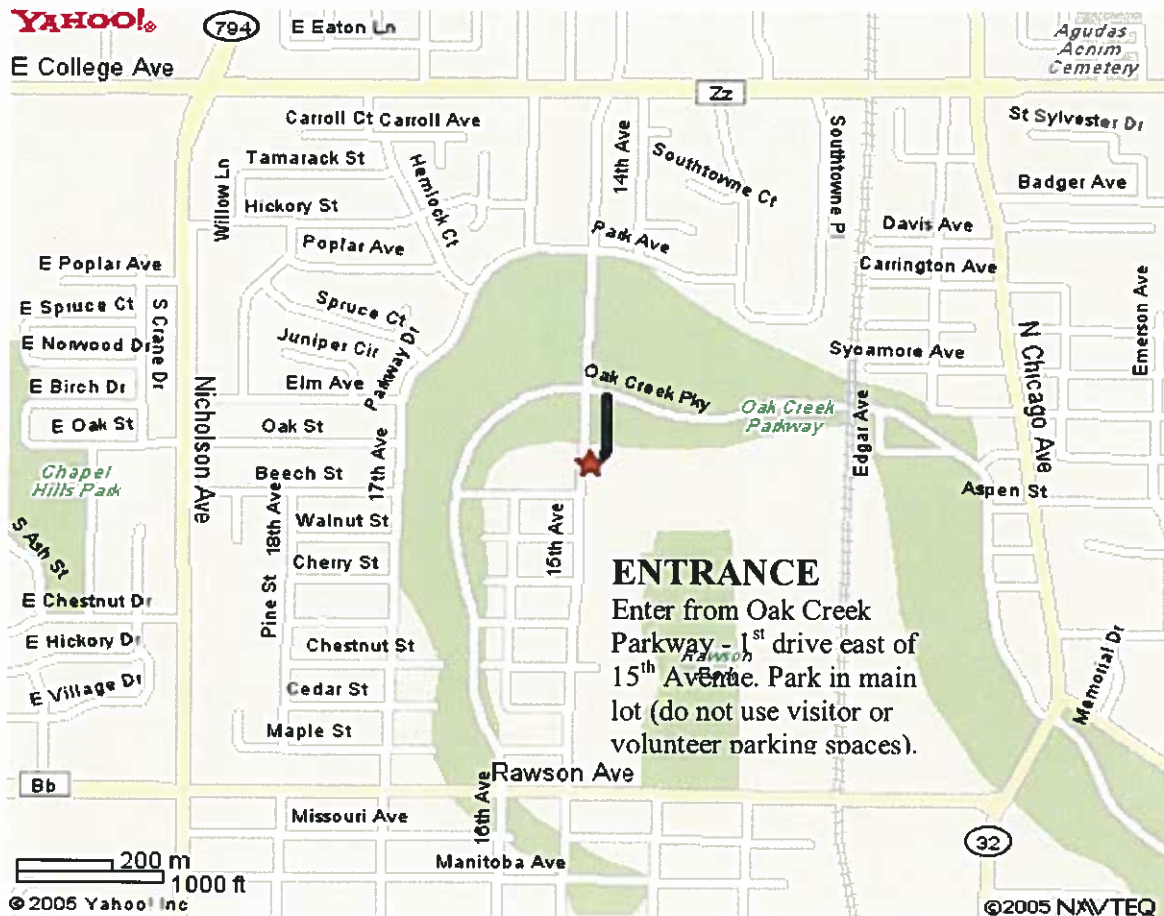

## SCHOOL MAPS

### South Milwaukee High School

801 15<sup>th</sup> Avenue

South Milwaukee, WI 53172

**From South:** traveling North on I-94 West, exit #320 CR-BB (Rawson Avenue) - turn Right onto Rawson, travel 3.1 miles - turn Left onto 15<sup>th</sup> Avenue (in South Milwaukee) - travel .5 miles - High School will be on your Right - turn Right onto the Oak Creek Parkway (see entrance/parking instruction above).

**From North:** traveling South on I-43, exit #72A onto I-794-East toward Lakefront, go 3.5 miles - I-794 becomes Lake Parkway [WI 794], go 3.1 miles - turn Left to follow WI-794 South, go 2.1 miles - turn Left onto College Avenue, go .5 miles - turn R onto 15<sup>th</sup> Avenue (South Milwaukee), go .5 miles - High School will be on your Left - turn Left onto the Oak Creek Parkway (see entrance/parking instruction above).

From West: traveling I-94 East toward Chicago, exit #320 CR-BB (Rawson Avenue) - turn Left onto Rawson Avenue, go 4 miles - turn Right onto 10<sup>th</sup> Avenue, go .6 mile - 10<sup>th</sup> Avenue becomes Marshall Avenue, go .3 mile - turn Right onto 7<sup>th</sup> Avenue, go .1 mile, turn Right onto Marion Avenue, go .1 mile - school will be on your left (see entrance/parking instruction above).