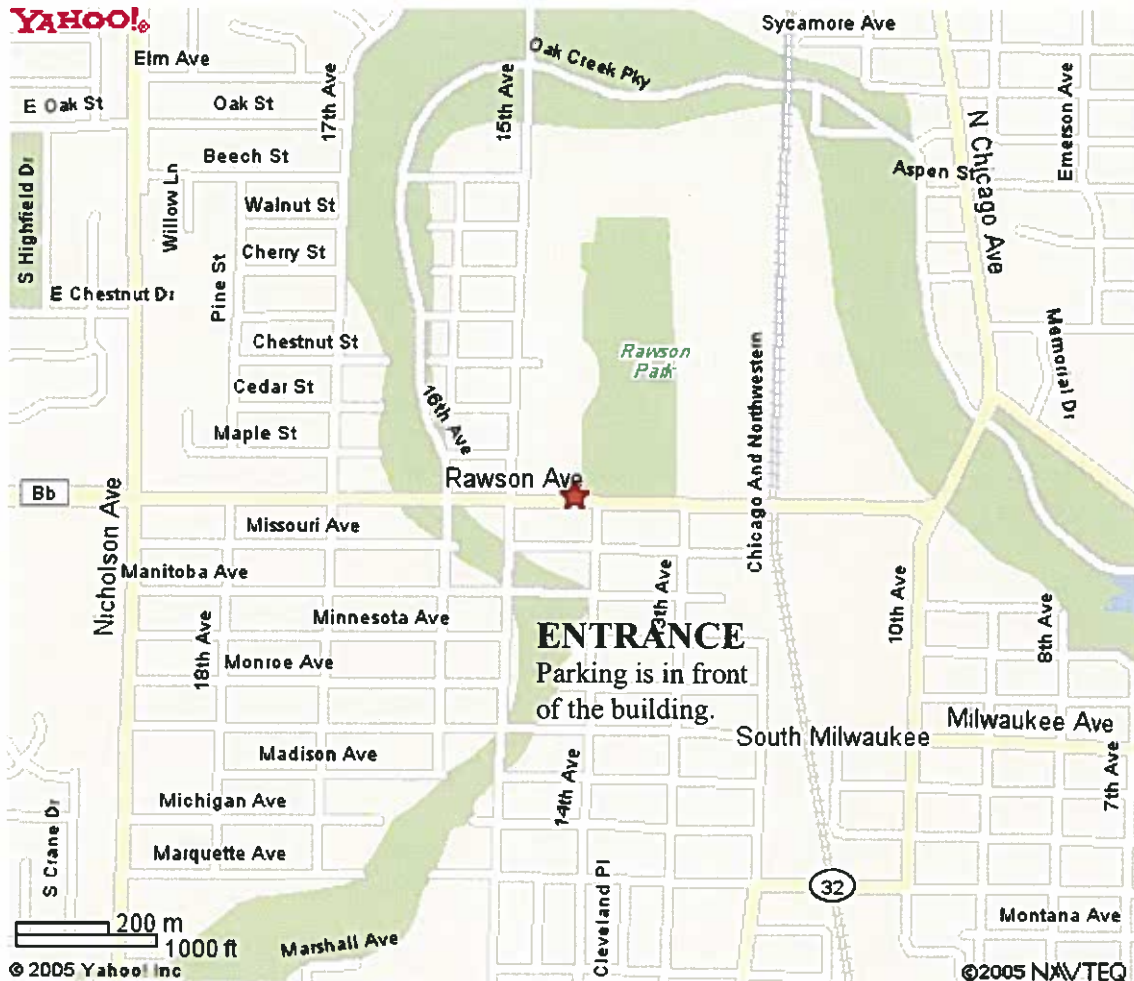

Rawson Elementary
1410 Rawson Avenue
South Milwaukee, WI 53172

- From South: traveling North on I-94 West, exit #320 CR-BB (Rawson Avenue) - turn Right onto Rawson, travel 3.2 miles - school will be on your left (see entrance/parking instruction above).
- From North: traveling South on I-94 East, exit #320 CR-BB (Rawson Avenue) - turn Left onto Rawson, travel 3.2 miles - school will be on your left (see entrance/parking instruction above).
- From West: traveling I-94 East toward Chicago, exit #320 CR-BB (Rawson Avenue) - turn Left onto Rawson, travel 3.2 miles - school will be on your left (see entrance/parking instruction above).