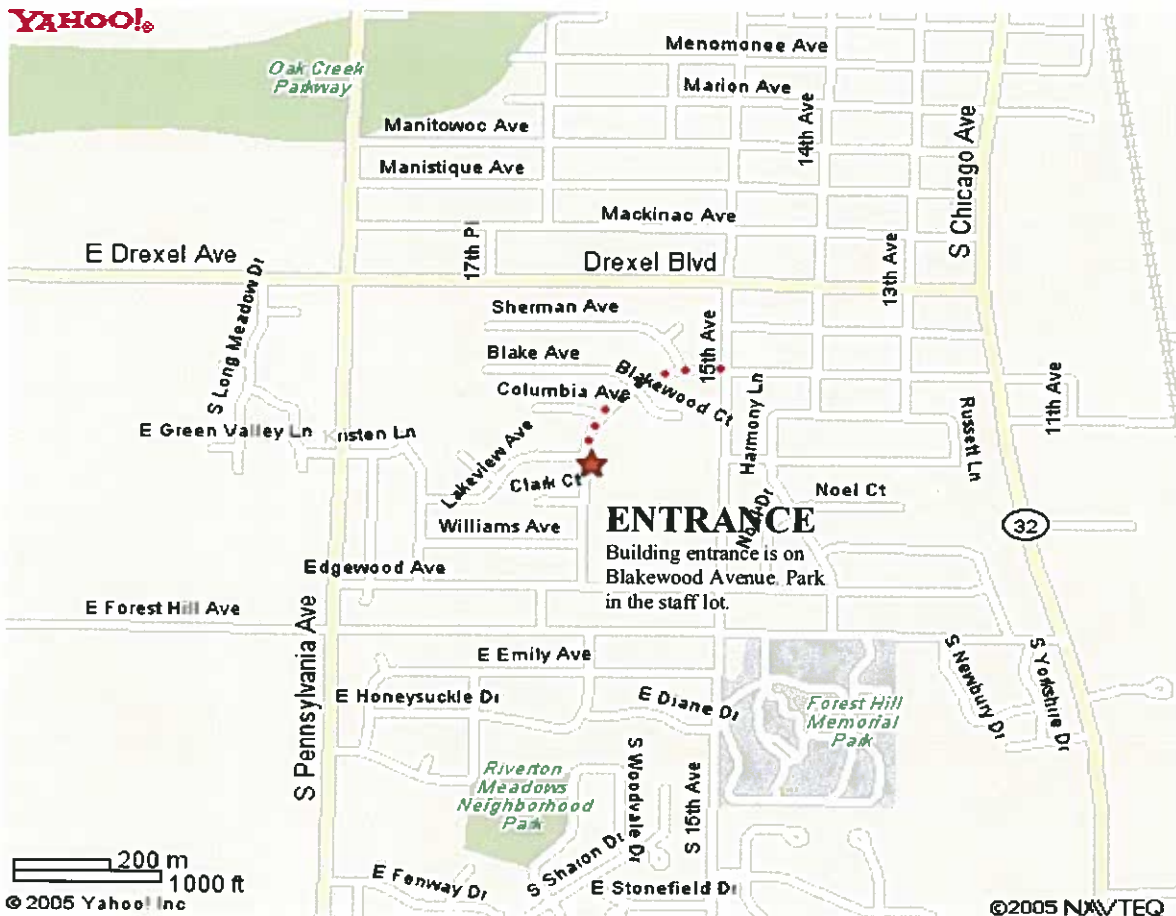

Blakewood Elementary

3501 Blakewood Avenue
South Milwaukee, WI 53172

1. **From South:** traveling North on I-94 West, exit #322 WI-100 (Ryan Road East), go 1.3 miles - turn Left onto S. Howell Avenue (WI-38), go 1.5 miles - turn Right onto E. Forest Hill Avenue, go 1.8 miles - turn L onto 17th Avenue, go .1 mile - turn R onto Edgewood Avenue, go .1 mile - turn Left onto Blakewood Avenue, go .2 mile - school will be on your right (see entrance/parking instruction above).
2. **From North:** traveling South on I-43, exit #72A onto I-794-East toward Lakefront, go 3.5 miles - I-794 becomes Lake Parkway [WI 794], go 3.1 miles - turn Left to follow WI-794 South, go 2.1 miles - WI-794 South becomes Nicholson Avenue, go 2.3 miles - turn Left onto Drexel Avenue - turn Right onto 15th Avenue - turn Right onto Blakewood Avenue, go .1 mile - school will be on your left (see entrance/parking instruction above).
3. **From West:** traveling I-94 East toward Chicago, exit #319 CR-ZZ toward Mitchell Field (Milwaukee airport) - turn Left onto W. College Avenue, go 1.6 miles - continue on E. College Avenue 1.8 miles - turn Right onto 15th Avenue, go 1.5 miles - turn Right onto Blakewood Avenue, go .1 mile - school will be on your left (see entrance/parking instruction above).