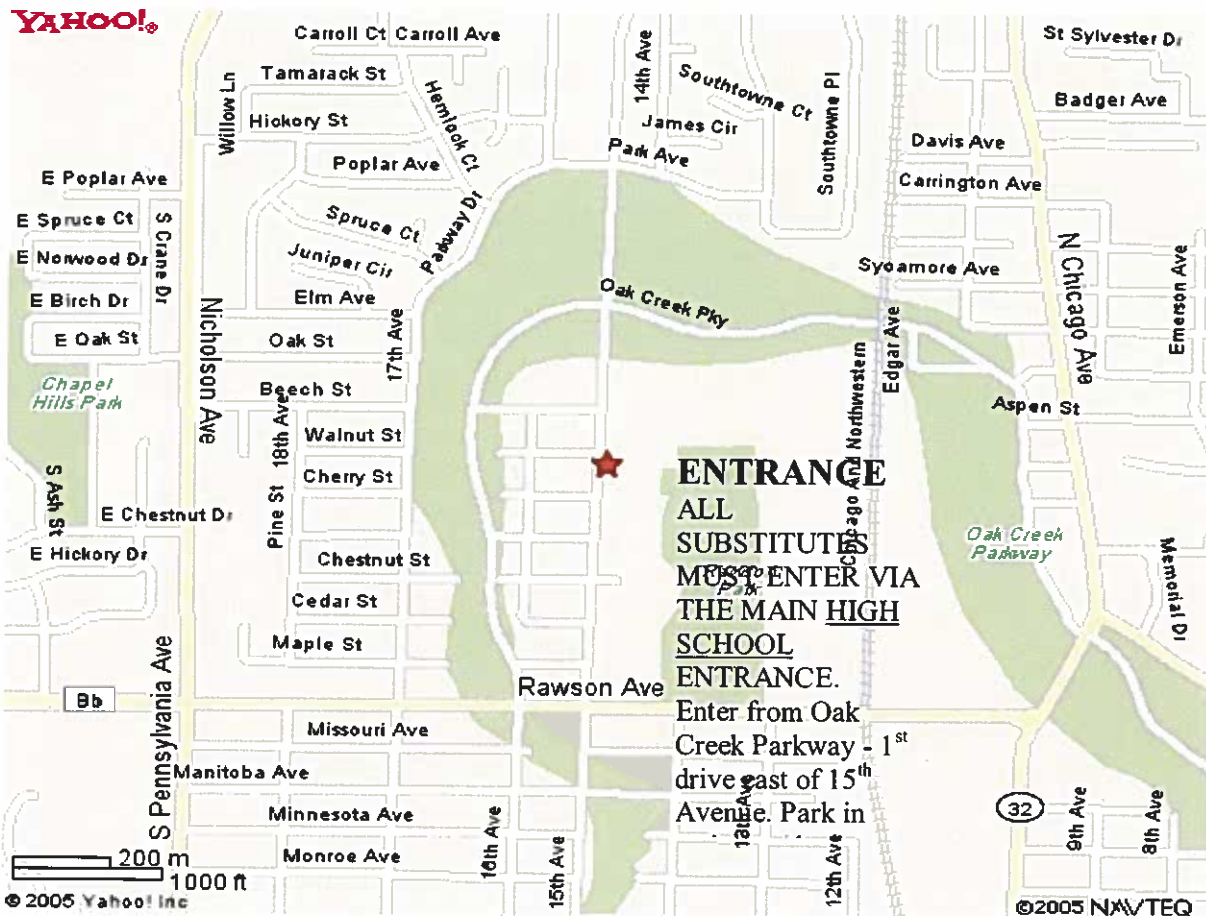

SCHOOL MAPS

South Milwaukee High School

801 15th Avenue

South Milwaukee, WI 53172

From South: traveling North on I-94 West, exit #320 CR-BB (Rawson Avenue) - turn Right onto Rawson, travel 3.1 miles - turn Left onto 15th Avenue (in South Milwaukee) - travel .5 miles - High School will be on your Right - turn Right onto the Oak Creek Parkway (see entrance/parking instruction above).

From North: traveling South on I-43, exit #72A onto I-794-East toward Lakefront, go 3.5 miles - I-794 becomes Lake Parkway [WI 794], go 3.1 miles - turn Left to follow WI-794 South, go 2.1 miles - turn Left onto College Avenue, go .5 miles - turn R onto 15th Avenue (South Milwaukee), go .5 miles - High School will be on your Left - turn Left onto the Oak Creek Parkway (see entrance/parking instruction above).

South Milwaukee Middle School

1001 15th Avenue

South Milwaukee, WI 53172

(All substitutes must enter via the HIGH SCHOOL entrance for Middle School Assignments)

From South: traveling North on I-94 West, exit #320 CR-BB (Rawson Avenue) - turn Right onto Rawson, travel 3.1 miles - turn Left onto 15th Avenue (in South Milwaukee) - travel .5 miles - High School will be on your Right - turn Right onto the Oak Creek Parkway (see entrance/parking instruction above).

From West: traveling I-94 East toward Chicago, exit #320 CR-BB (Rawson Avenue) - turn Left onto Rawson Avenue, go 4 miles - turn Right onto 10th Avenue, go .6 mile - 10th Avenue becomes Marshall Avenue, go .3 mile - turn Right onto 7th Avenue, go .1 mile, turn Right onto Marion Avenue, go .1 mile - school will be on your left (see entrance/parking instruction above).