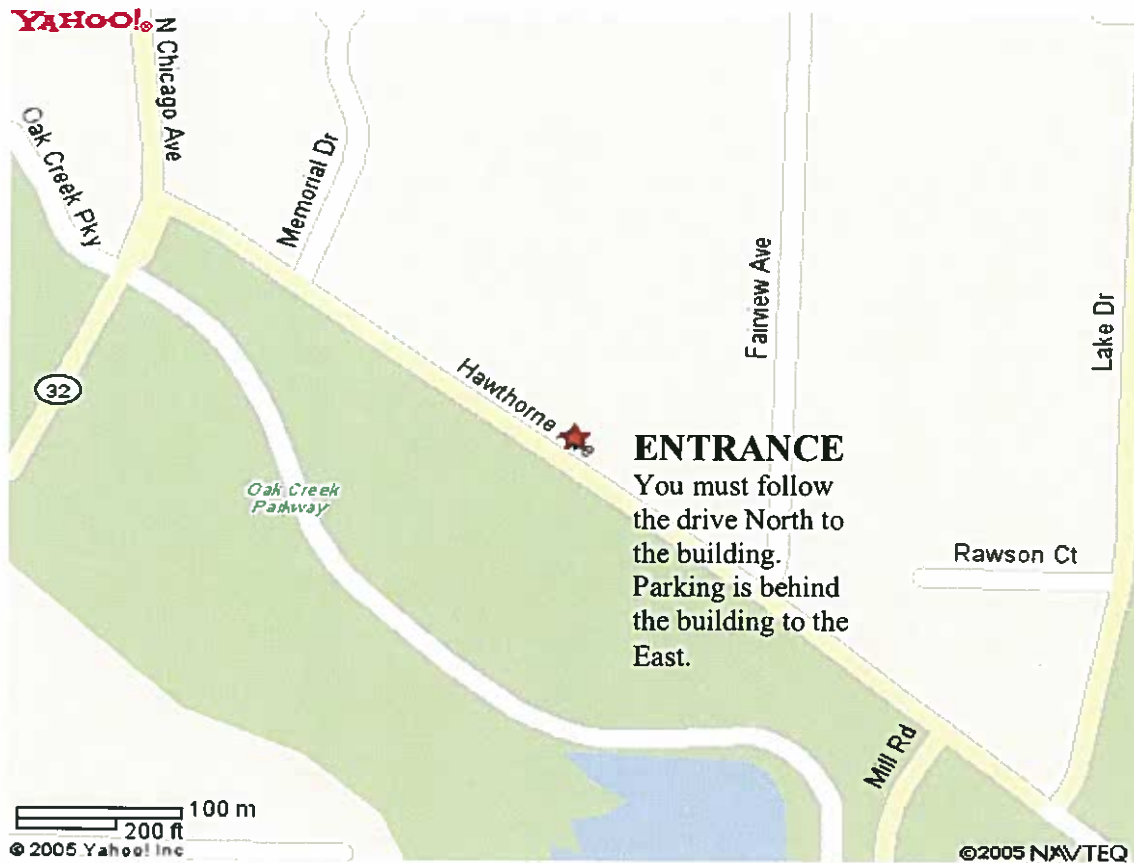

E.W. Luther Elementary

718 Hawthorne Avenue
South Milwaukee, WI 53172

1. **From South:** travel North on WI-31 North - turn L onto WI-32, go 2.1 miles - continue to follow WI-32, 5.5 miles - turn Right onto Hawthorne, go .2 mile - school will be on your left (see entrance/parking instruction above).
2. **From North:** traveling South on I-43, exit #72A onto I-794-East toward Lakefront, go 3.5 miles - I-794 becomes Lake Parkway [WI 794], go 3.1 miles - turn Left to follow WI-794 South, go 1 mile - continue on E. Layton Avenue .2 mile - turn Right onto S. Whitnall Avenue, go 1.4 miles - turn R onto S. Packard Avenue, go .9 mile - S. Packard Avenue becomes N. Chicago Avenue [WI-32], go .9 mile - turn Left onto Hawthorne Avenue, go .2 mile .The school will be on your left(see entrance/parking instruction above).
3. **From West:** traveling I-94 East toward Chicago, exit #320 CR-BB (Rawson Avenue) - turn Left onto Rawson Avenue, go 4 miles - turn Left onto N. Chicago Avenue [WI-32], go .2 mile - turn Right onto Hawthorne Avenue, go .2 mile - school will be on your left (see entrance/parking instruction above).