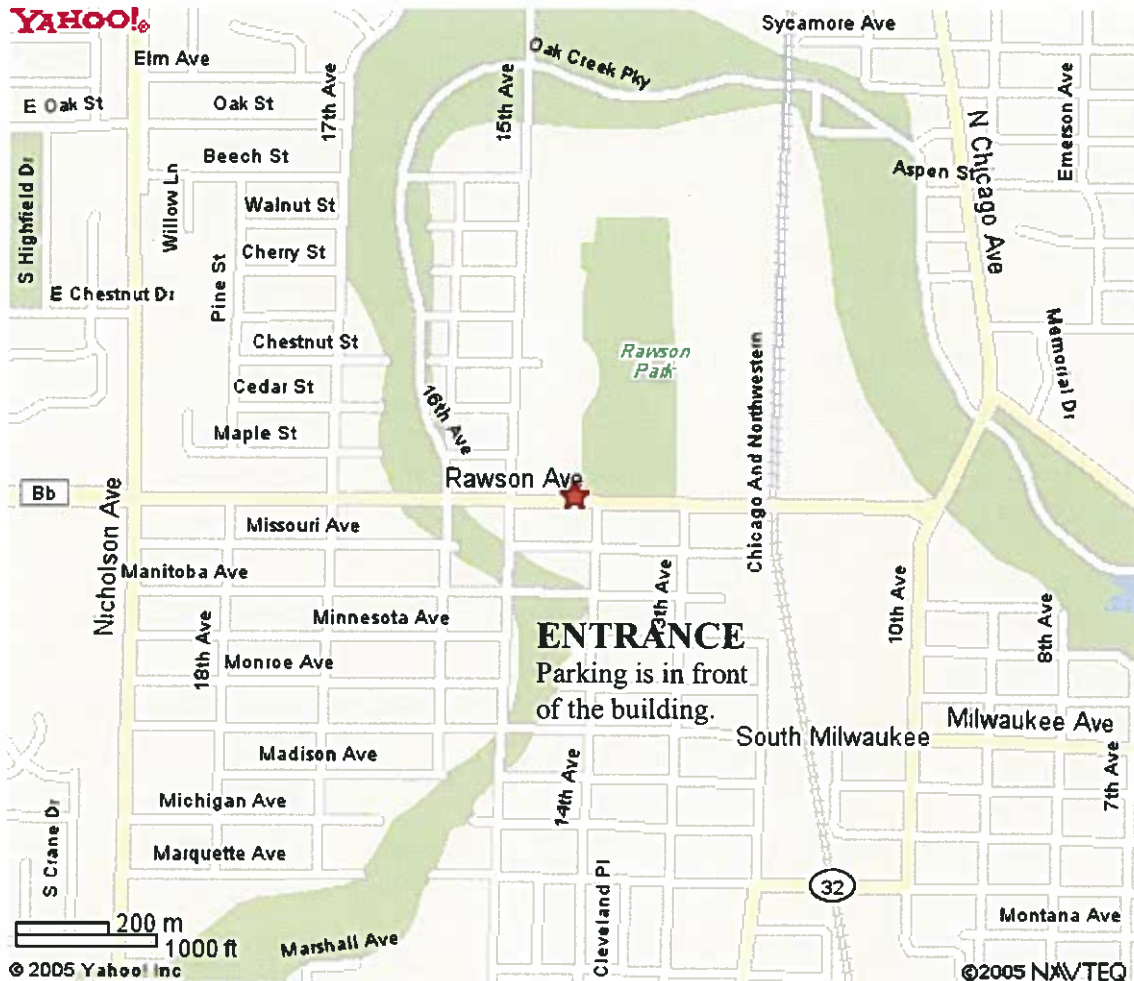

Rawson Elementary

1410 Rawson Avenue

South Milwaukee, WI 53172

From South: traveling North on I-94 West, exit #320 CR-BB (Rawson Avenue) - turn Right onto Rawson, travel 3.2 miles - school will be on your left (see entrance/parking instruction above).

From North: traveling South on I-94 East, exit #320 CR-BB (Rawson Avenue) - turn Left onto Rawson, travel 3.2 miles - school will be on your left (see entrance/parking instruction above).

From West: traveling I-94 East toward Chicago, exit #320 CR-BB (Rawson Avenue) - turn Left onto Rawson, travel 3.2 miles - school will be on your left (see entrance/parking instruction above).