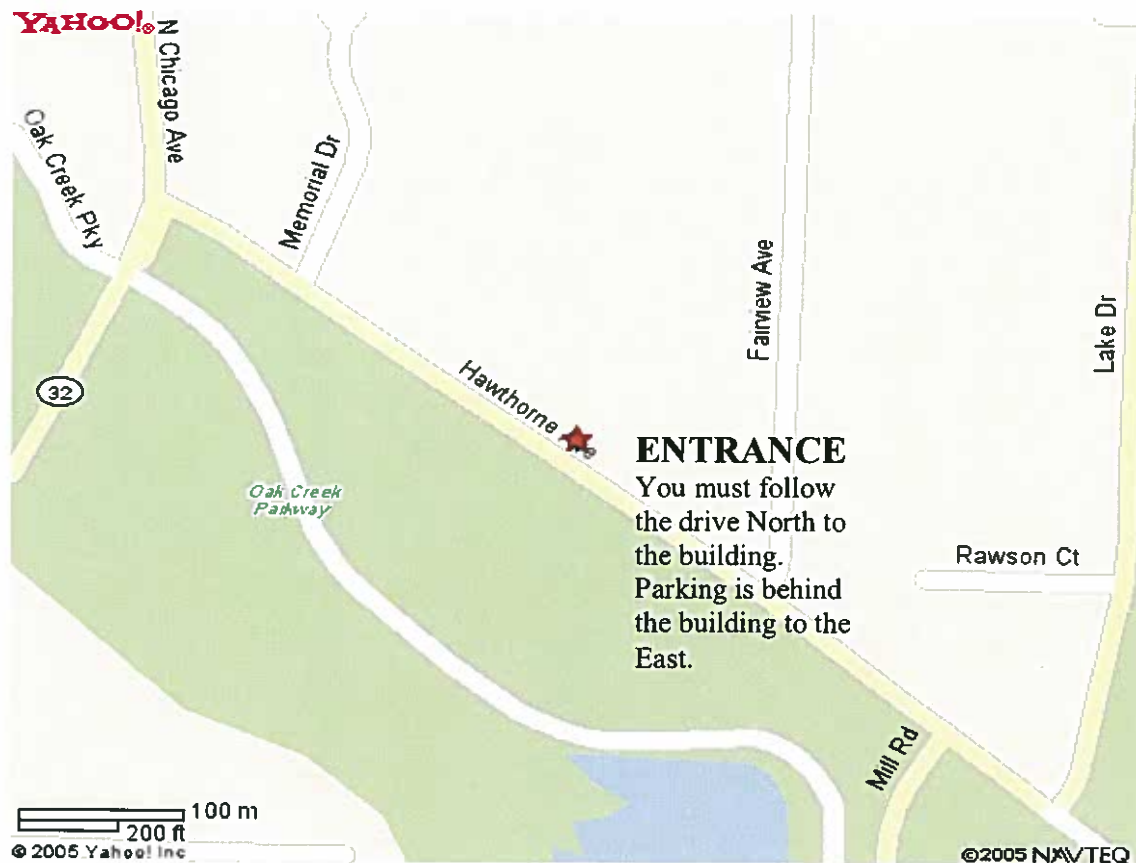

E.W. Luther Elementary

718 Hawthorne Avenue
South Milwaukee, WI 53172

1. **From South:** travel North on WI-31 North - turn L onto WI-32, go 2.1 miles - continue to follow WI-32, 5.5 miles - turn Right onto Hawthorne, go .2 mile - school will be on your left (see entrance/parking instruction above).
2. **From North:** traveling South on I-43, exit #72A onto I-794-East toward Lakefront, go 3.5 miles - I-794 becomes Lake Parkway [WI 794], go 3.1 miles - turn Left to follow WI-794 South, go 1 mile - continue on E. Layton Avenue .2 mile - turn Right onto S. Whitnall Avenue, go 1.4 miles - turn R onto S. Packard Avenue, go .9 mile - S. Packard Avenue becomes N. Chicago Avenue [WI-32], go .9 mile - turn Left onto Hawthorne Avenue, go .2 mile .The school will be on your left(see entrance/parking instruction above).
3. **From West:** traveling I-94 East toward Chicago, exit #320 CR-BB (Rawson Avenue) - turn Left onto Rawson Avenue, go 4 miles - turn Left onto N. Chicago Avenue [WI-32], go .2 mile - turn Right onto Hawthorne Avenue, go .2 mile - school will be on your left (see entrance/parking instruction above).