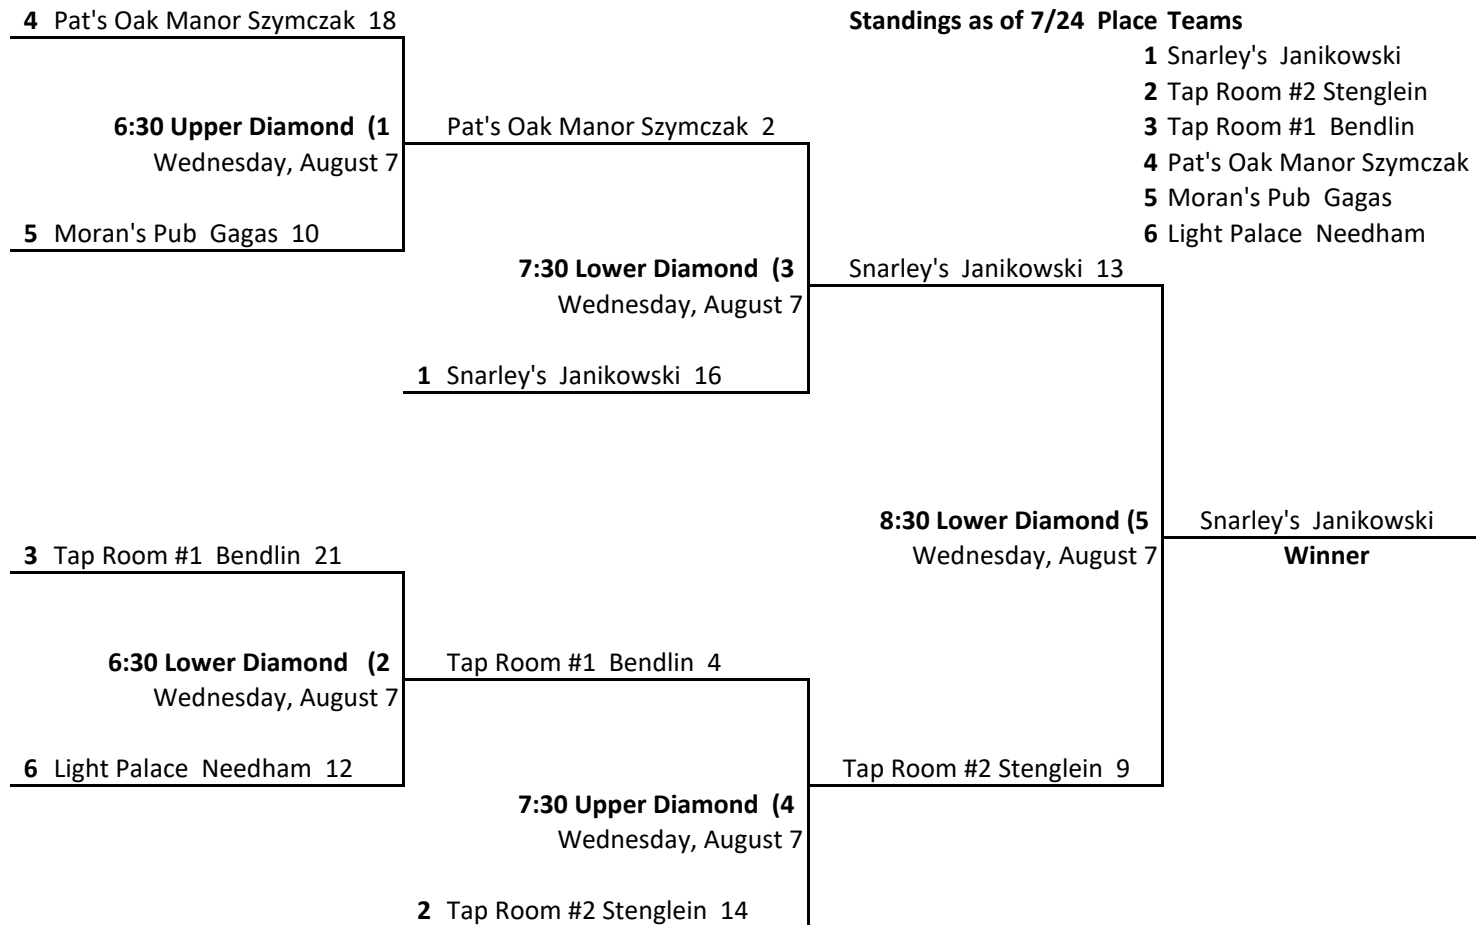

South Milwaukee Recreation Department 2019 Adult Inseam Softball Tournament

Staff
 Stojavljevic, Tom Ump Games 1,4, 5
 Zietlow, Jeff Ump Games 2,3,5
 Abramczyk, Mark Supervisor

IMPORTANT INFORMATION
 Games will be played on Rawson LOWER & UPPER Softball Diamonds.
 Final Dates and teams to be announced after the final league game of the season.
 The time limit will be waived.
 Ins and Outs will be determined by a flip of a coin.
 The 15 run rule will be in effect after 4 1/2 or 5 complete innings are played.